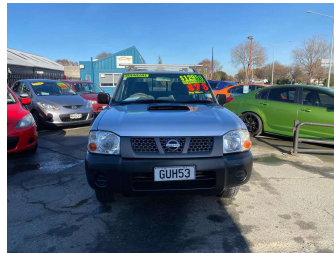

2013 Nissan Navara DX 2WD D/C 2.5D

Purchase Price

\$12,990

Includes GST, Registration & Licensing

Finance may be available on this vehicle. Ask one of our friendly staff for more information.

Gain peace of mind with Mechanical Breakdown Insurance. **Ask us how.**

Top features

- » Air Conditioning
- » Alloy Wheels
- » canopy
- » CD Player
- » Central Locking
- » Electric windows
- » Power steering
- » Roof Rack
- » Tow Bar

Body Style

Ute

Odometer

182,260 km

Engine

2488 cc, Internal Combustion