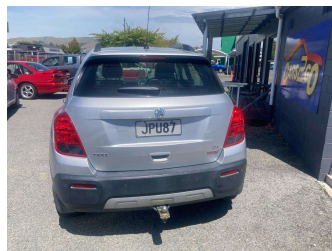

2016 Holden Trax LTZ 1.4P/6AT/SW/4DR

Purchase Price

\$6,990

Includes GST, Registration & Licensing

Finance may be available on this vehicle. Ask one of our friendly staff for more information.

Gain peace of mind with Mechanical Breakdown Insurance. **Ask us how.**

Body Style

4 door, Station Wagon

Odometer

204,398 km

Engine

1364 cc, Internal Combustion

Fuel Type

Petrol