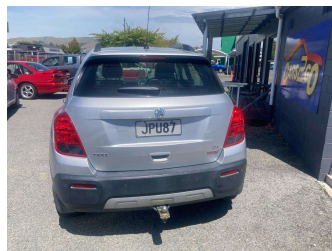

# 2016 Holden Trax LTZ 1.4P/6AT/SW/4DR

Purchase Price

Includes GST, Registration & Licensing

**POA**

Finance may be available on this vehicle. Ask one of our friendly staff for more information.

Gain peace of mind with Mechanical Breakdown Insurance. **Ask us how.**

Body Style

**4 door, Station Wagon**

Odometer

-

Engine

**1364 cc, Internal Combustion**

Fuel Type

**Petrol**