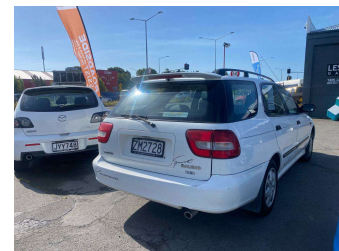

2000 Suzuki Baleno WAGON GTXA 1.8 5DR

Purchase Price

\$5,990

Includes GST, Registration & Licensing

Finance may be available on this vehicle. Ask one of our friendly staff for more information.

Gain peace of mind with Mechanical Breakdown Insurance. **Ask us how.**

Top features

- » Air Conditioning
- » Central Locking
- » Electric windows
- » Power steering

Body Style

5 door, Station Wagon

Odometer

143,578 km

Engine

1839 cc, Internal Combustion