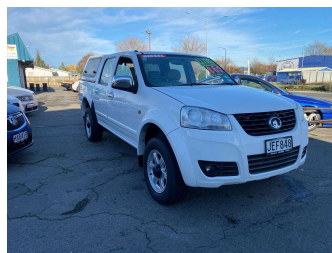

# 2015 Greatwall V200 TDi

Purchase Price

**\$9,990**

Includes GST, Registration & Licensing

Finance may be available on this vehicle. Ask one of our friendly staff for more information.

Gain peace of mind with Mechanical Breakdown Insurance. **Ask us how.**

## Top features

- » Air Conditioning
- » Tow Bar

Body Style

**4 door, Ute**

Odometer

**137,500 km**

Engine

**1996 cc, Internal Combustion**